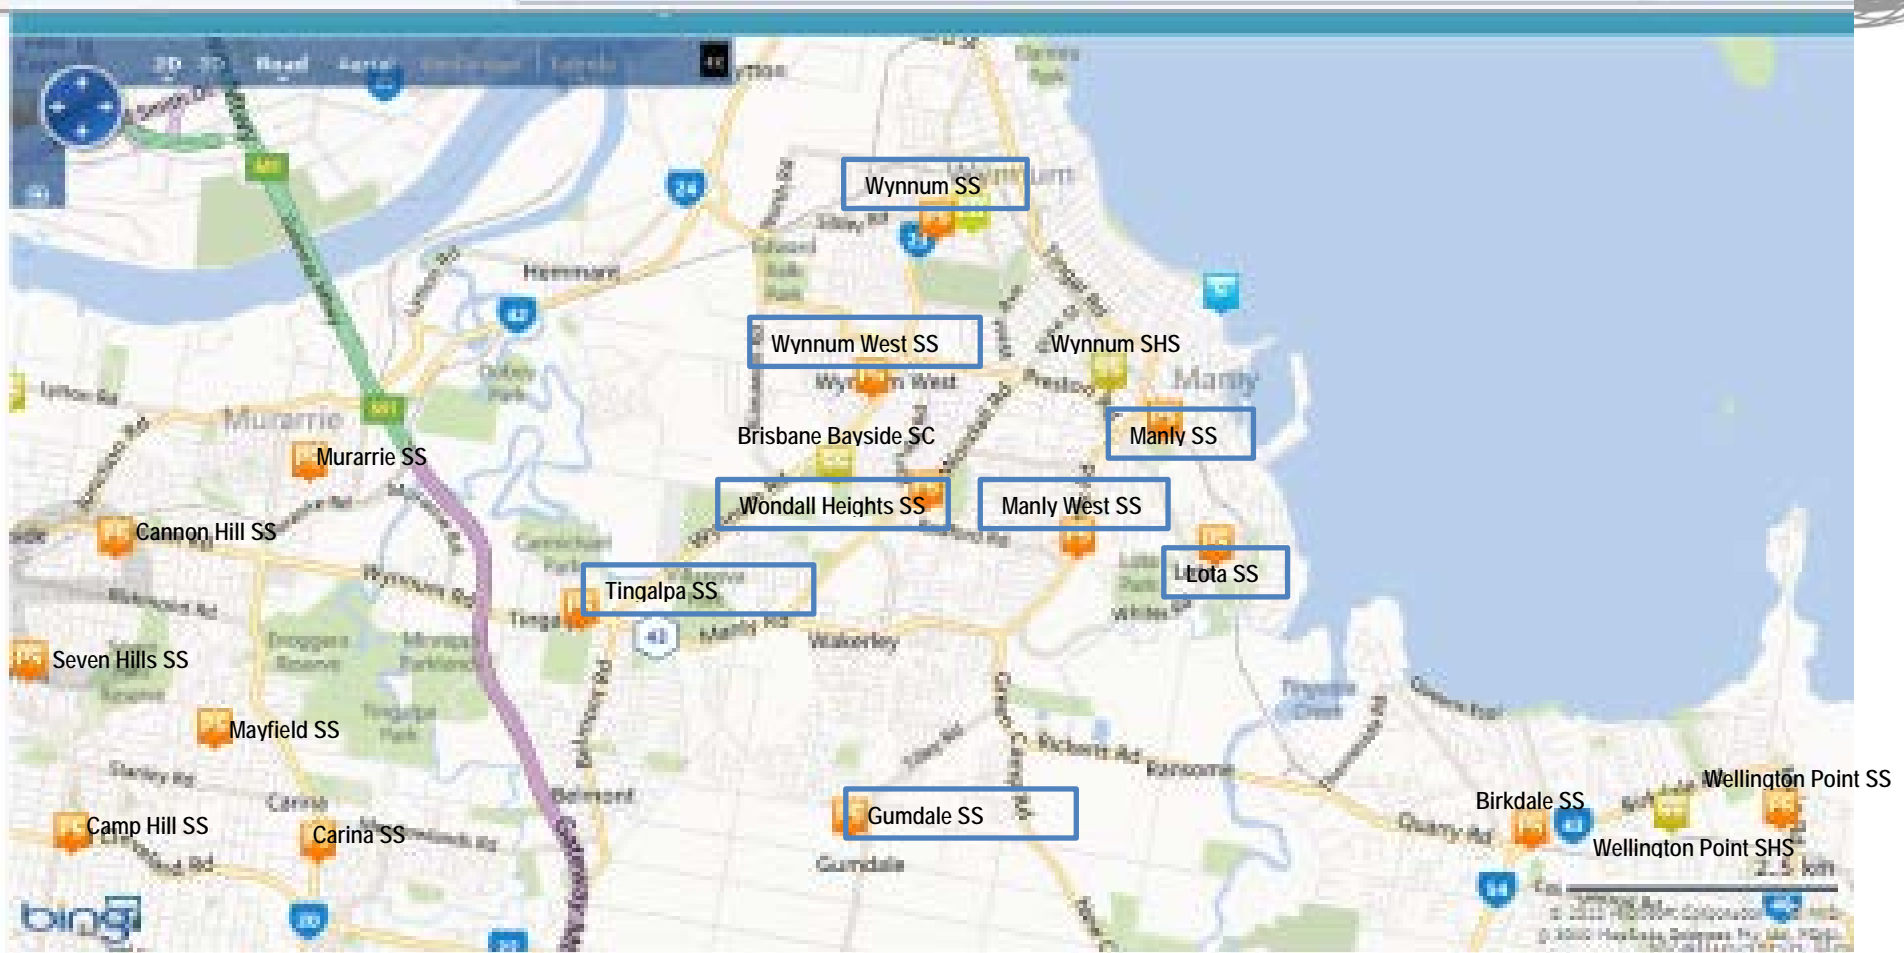

Wynnum/Manly Music Camp Cluster Map

SCHOOLS INVOLVED IN WYNNUM/MANLY MUSIC CLUSTER:
Gumdale SS, Lota SS, Manly SS, Manly West SS, Tingalpa SS, Wondall Heights SS, Wynnum SS, Wynnum West SS.