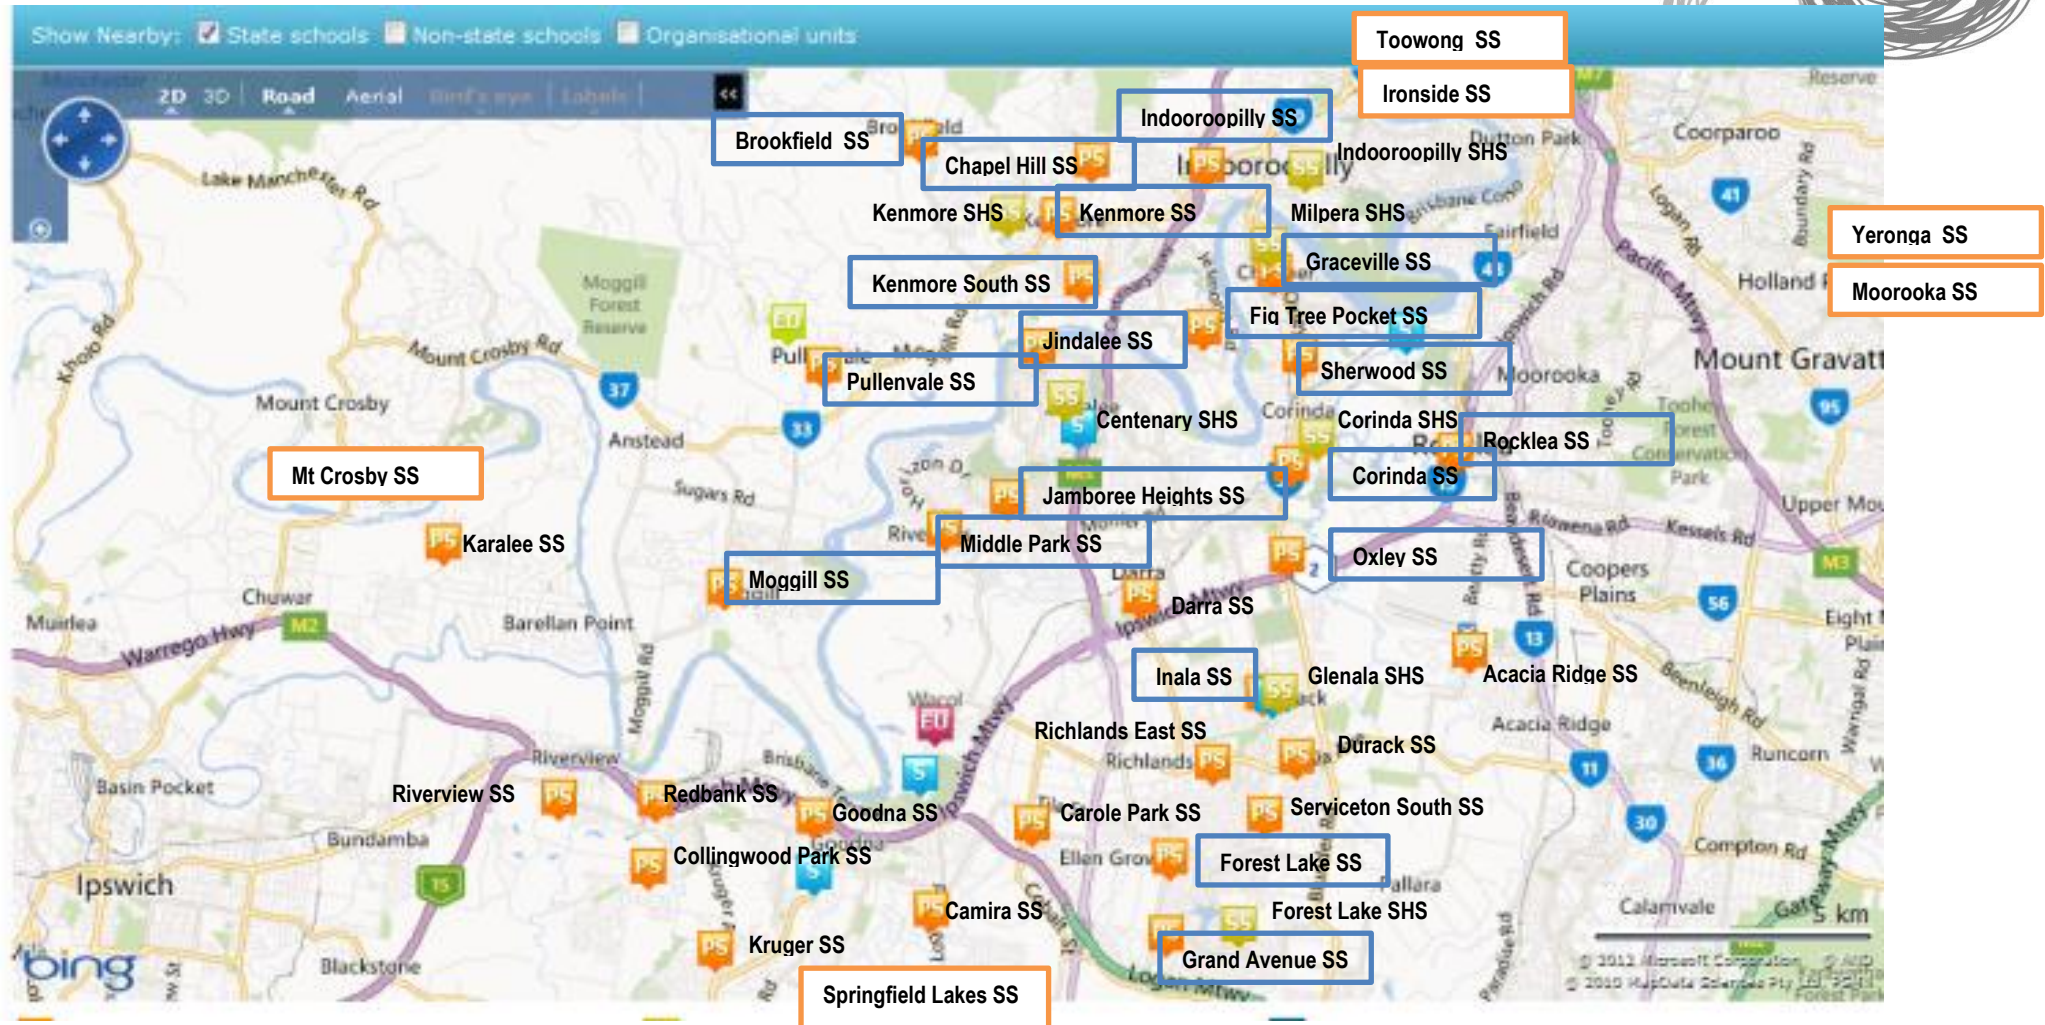

WestCent Music Camp Cluster Map

United in our pursuit of excellence

MUSIC RESOURCE CENTRE
METROPOLITAN REGION

SCHOOLS INVOLVED IN WESTCENT CLUSTER CAMP:
 Brookfield SS, Chapel Hill SS, Corinda SS, Fig Tree Pocket SS, Forest Lake SS, Graceville SS, Grand Avenue SS, Inala SS, Indooroopilly SS, Ironside SS, Jamboree Heights SS, Jindalee SS, Kenmore SS, Kenmore South SS, Middle Park SS, Moggill SS, Moorooka SS, Mt Crosby SS, Oxley SS, Pullenvale SS, Sherwood SS, Springfield Lakes SS, Toowong SS, Yeronga SS.
 [Underlined Schools are not located on this map but are shown in orange in the general direction of the school]