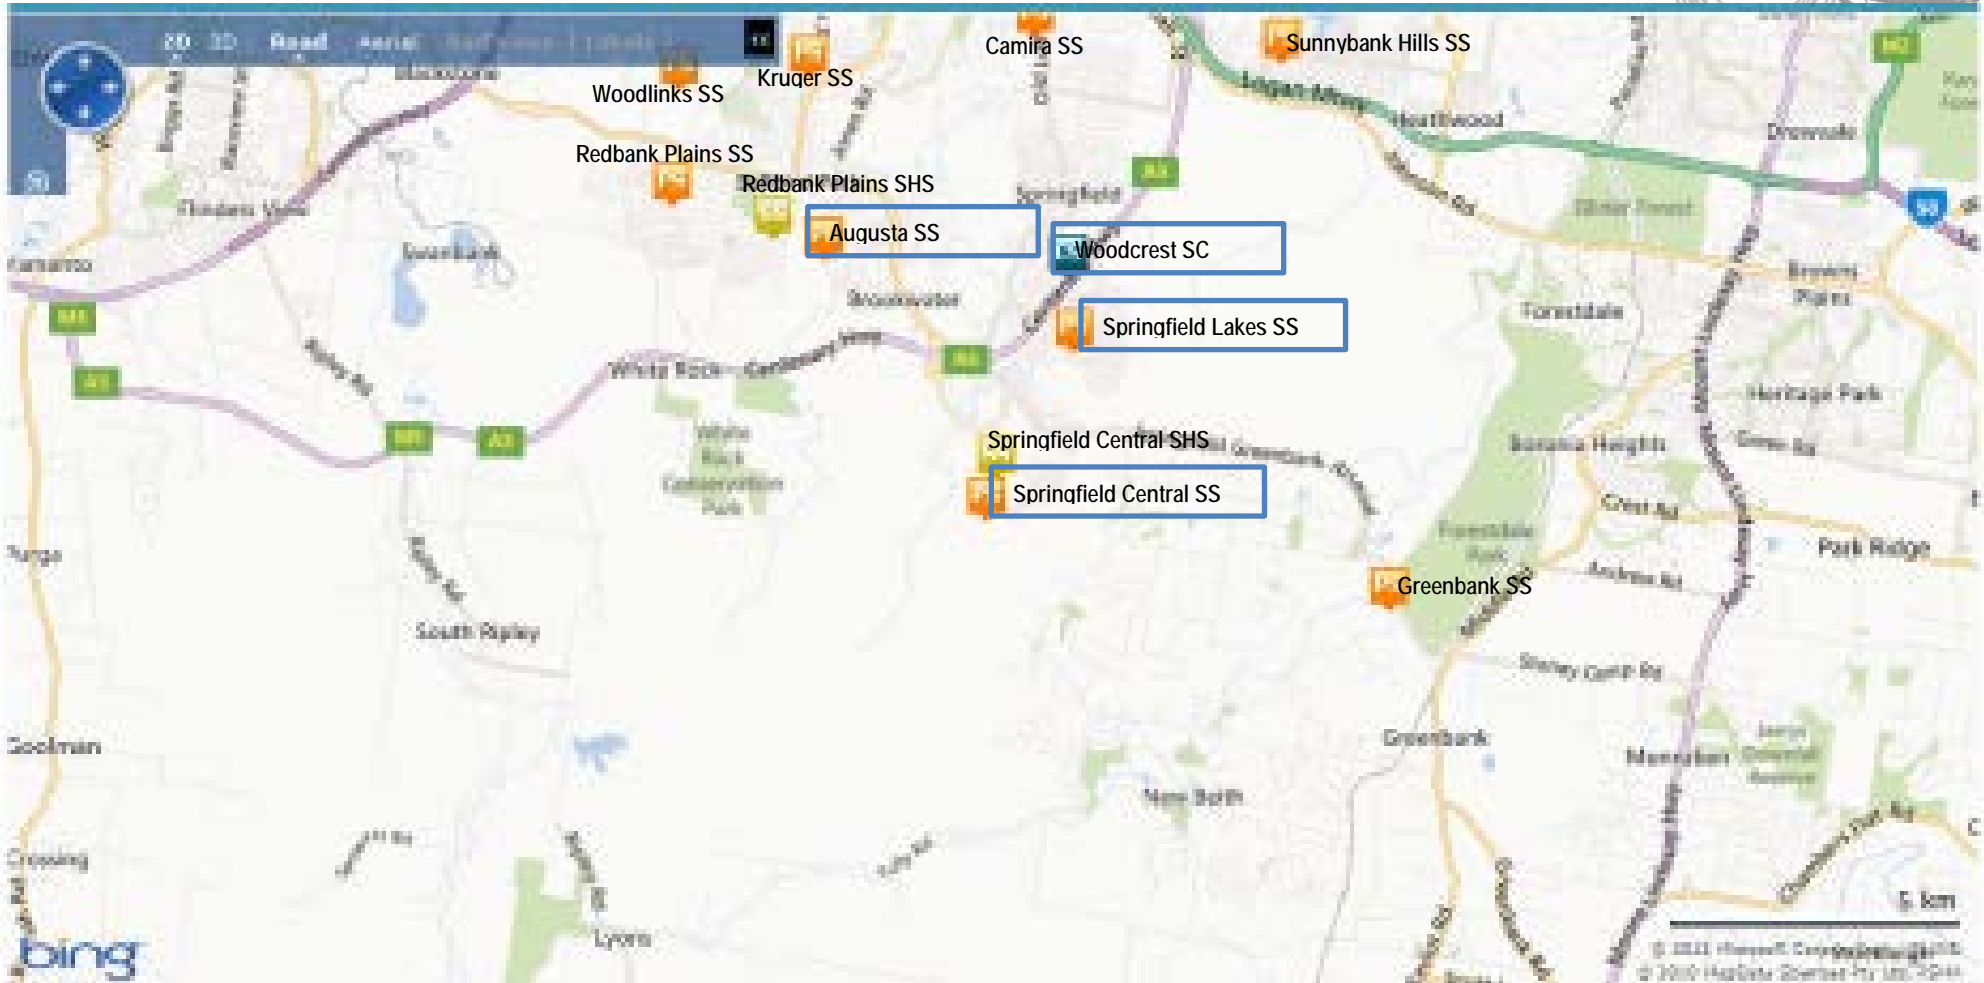

Springfield Music Camp Cluster Map

SCHOOLS INVOLVED IN SPRINGFIELD MUSIC CLUSTER:
Springfield Central SS, Springfield Lakes SS, Augusta SS, Woodcrest SC.