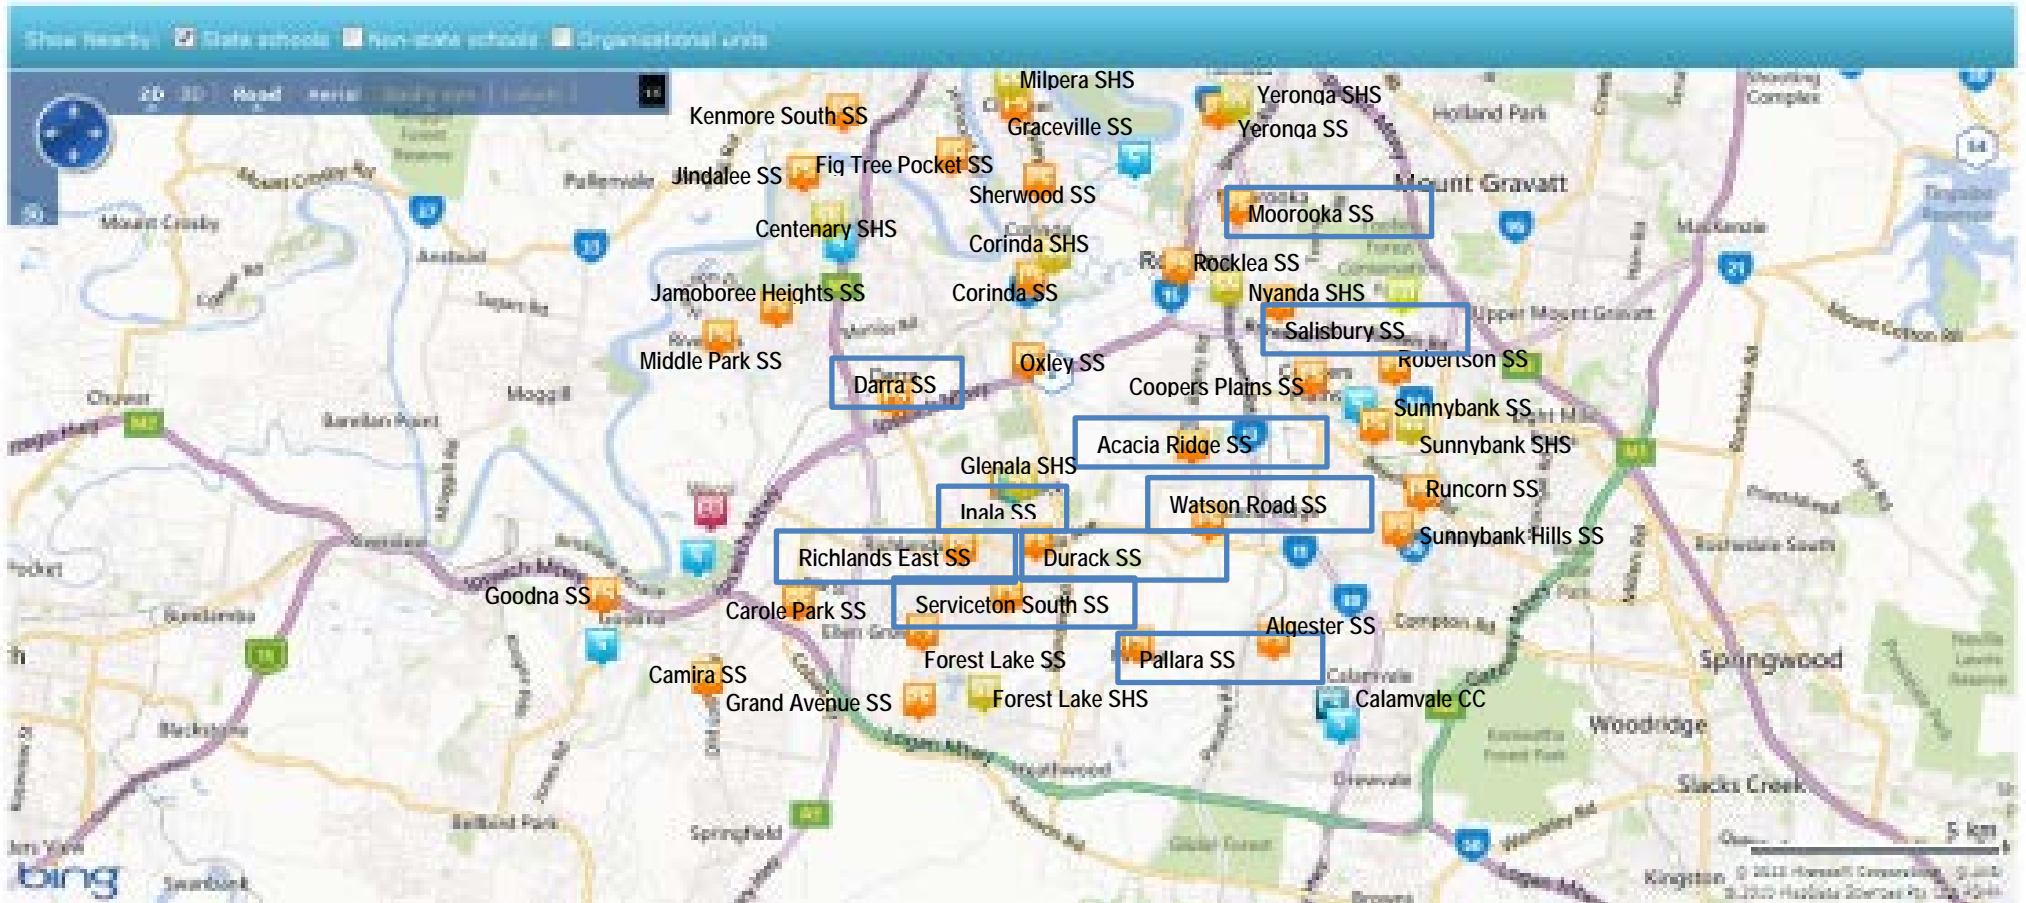

SouthWest Music Camp Cluster Map

SCHOOLS INVOLVED IN SOUTHWEST MUSIC CLUSTER:

Acacia Ridge SS, Darra SS, Durack SS, Inala SS, Moorooka SS (Also WestCent), Pallara SS, Richlands East SS, Salisbury SS, Serviceton South SS, Watson Road SS.