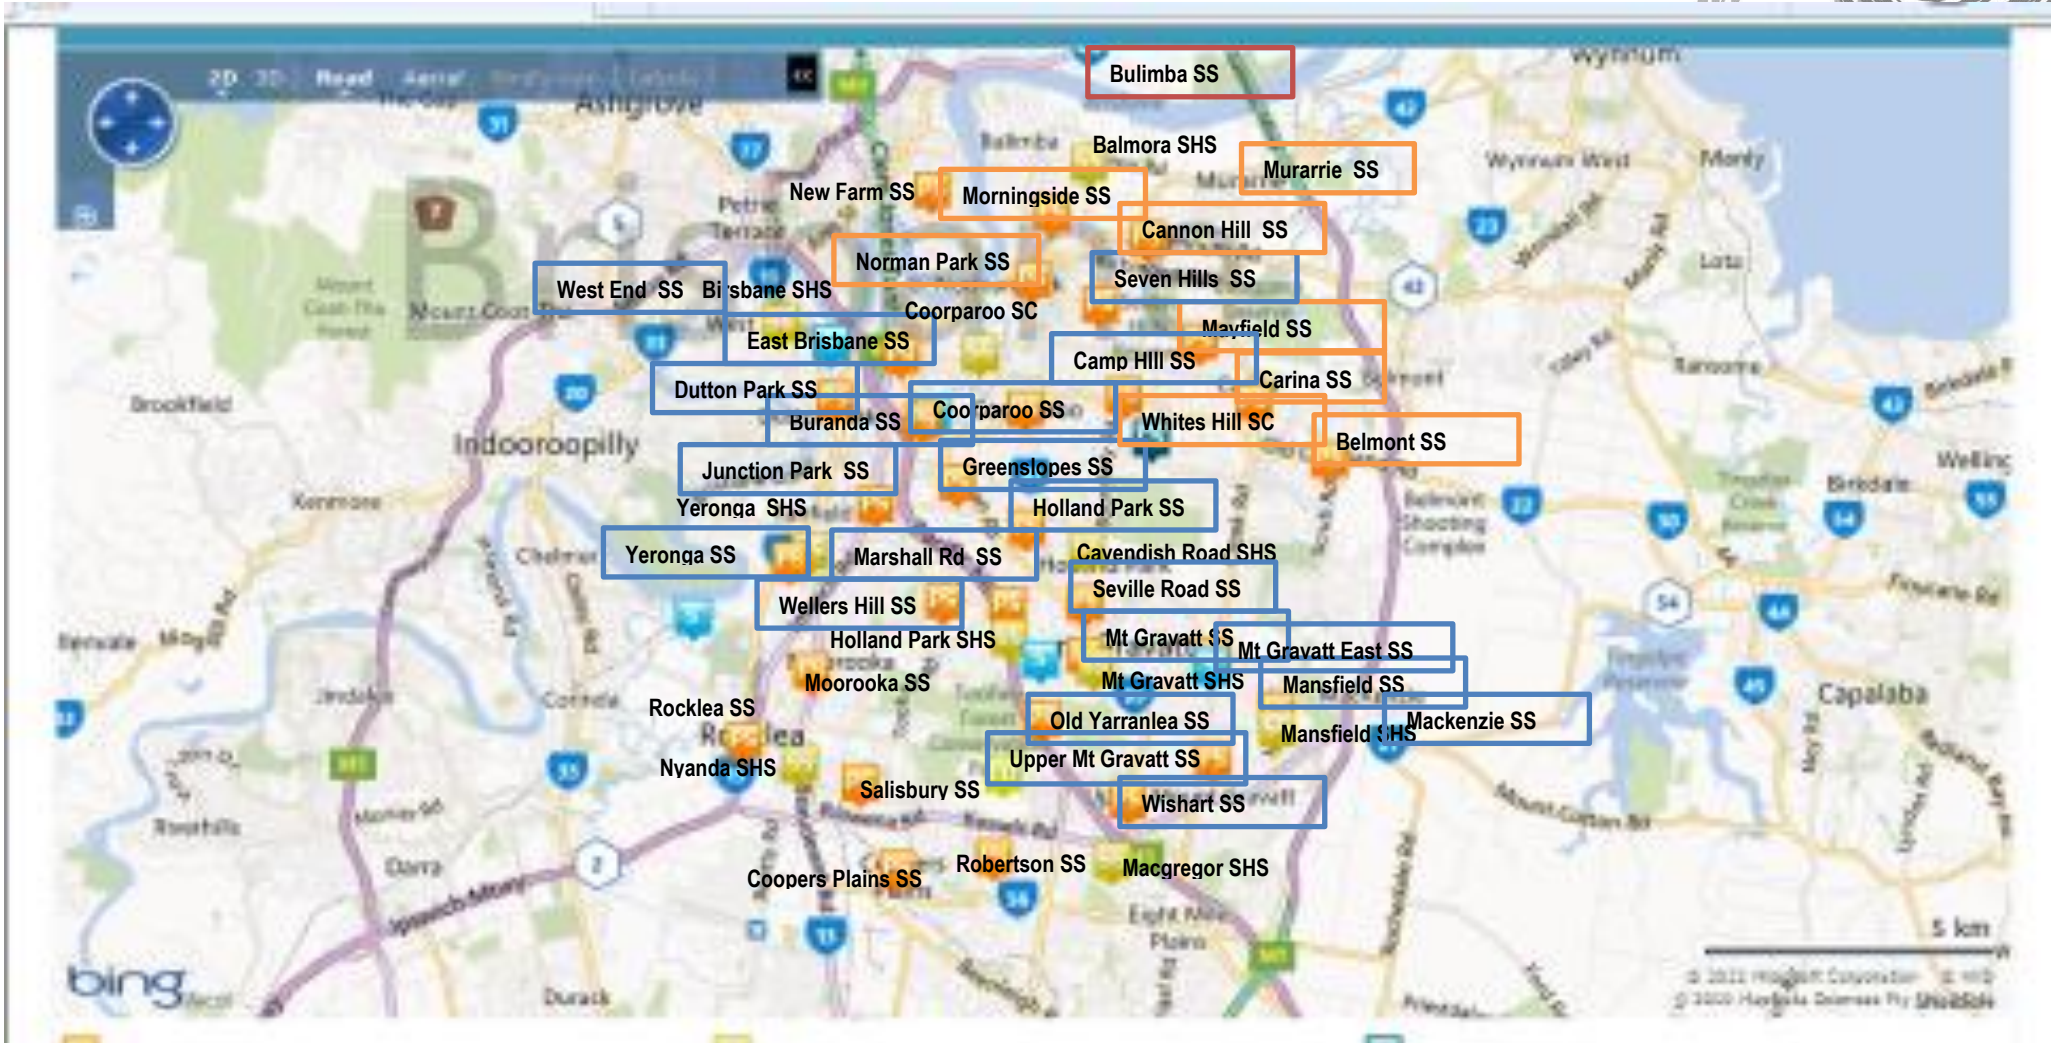

Southside Music Camp Cluster Map

SCHOOLS INVOLVED IN SOUTHSIDE MUSIC CLUSTER: [Balmoral Cluster Marked in Orange]
Belmont SS, Bulimba SS, Camp Hill SS, Cannon Hill SS, Carina SS, Mayfield SS, Morningside SS, Murarrie SS, Norman Park SS, Whites Hill SC, Coorparoo SS, Buranda SS, Dutton Park SS, East Brisbane SS, Holland Park SS, Greenslopes SS, Junction Park SS, Mansfield SS, Marshall Rd SS, Mt Gravatt SS, Mt Gravatt East SS, Mackenzie SS, Old Yarranlea SS, Seven Hills SS, Seville Rd SS, Upper Mt Gravatt SS, Wellers Hill SS, West End SS, Wishart SS.