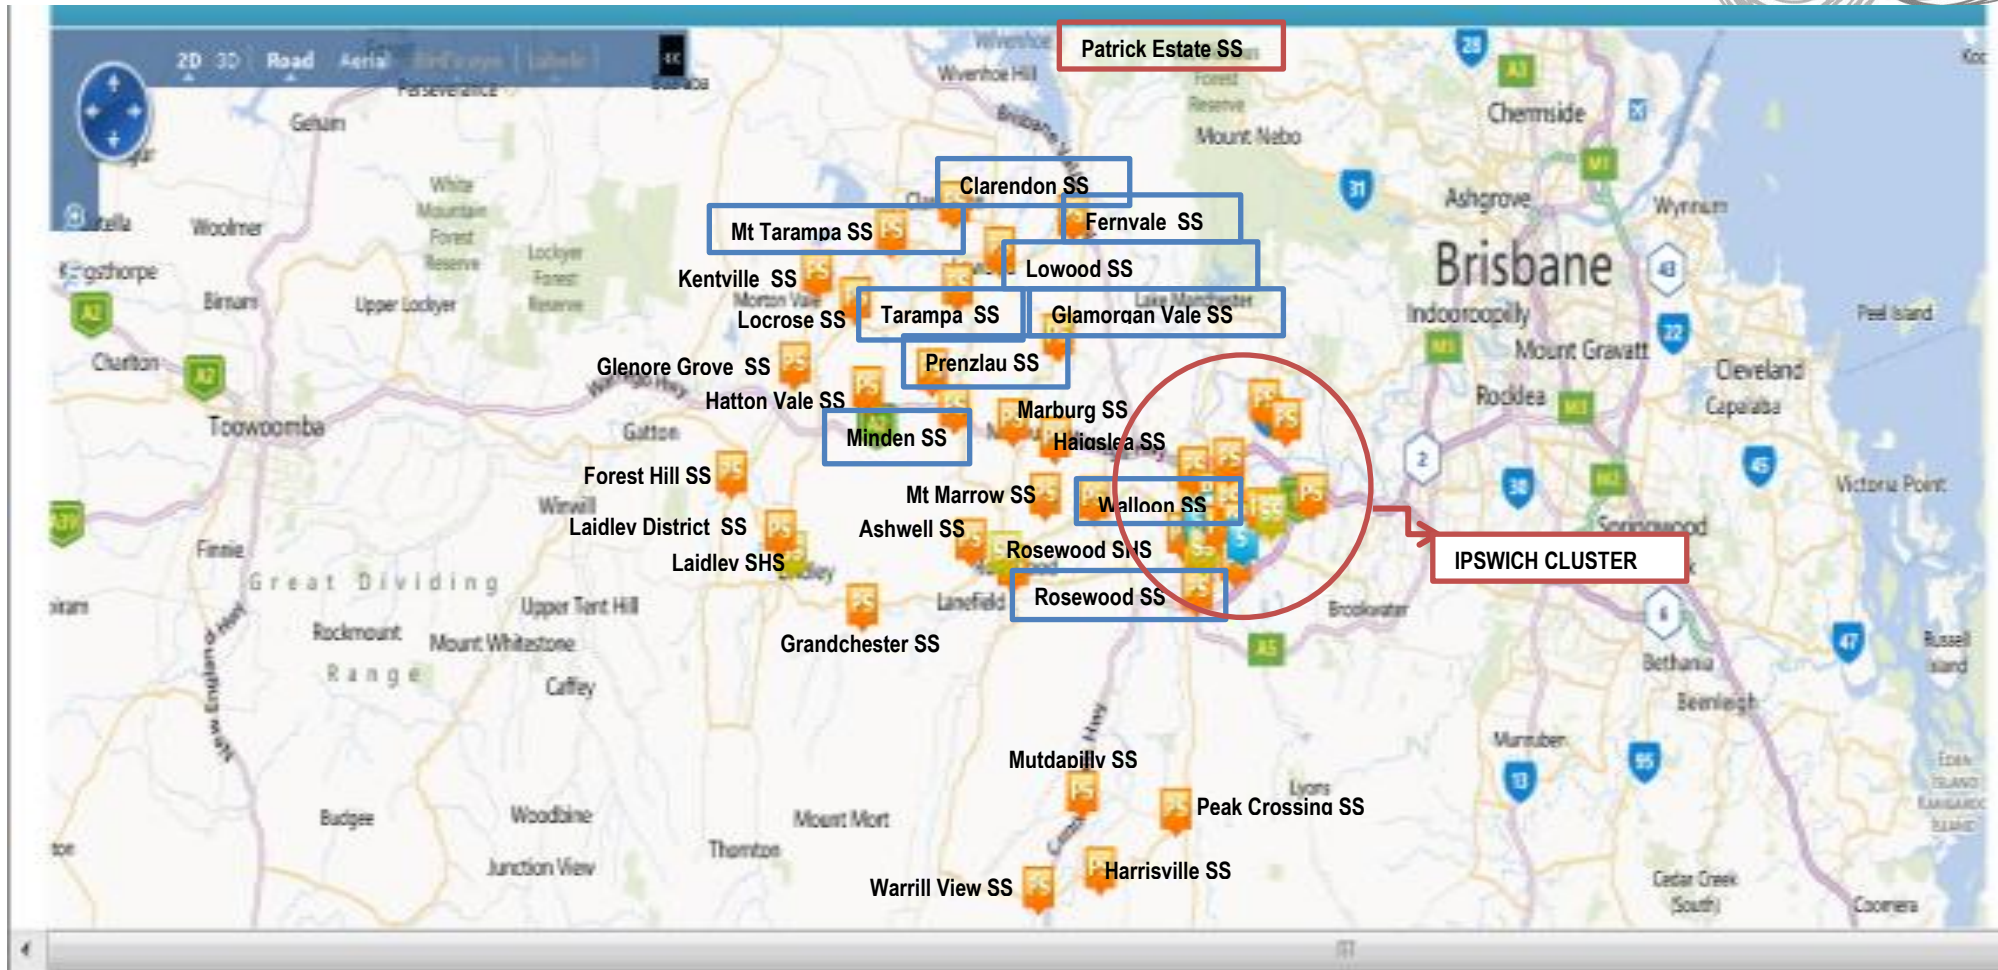

# Rural Schools Music Camp Cluster Map

**SCHOOLS INVOLVED IN RURAL MUSIC CLUSTER:**  
Rosewood SS, Clarendon SS, Fernvale SS, Glamorgan Vale SS, Lowood SS, Minden SS, Mt Tarampa SS, Patrick Estate SS (Off Map in Red Box), Prezlau SS, Tarampa SS, Walloon SS.