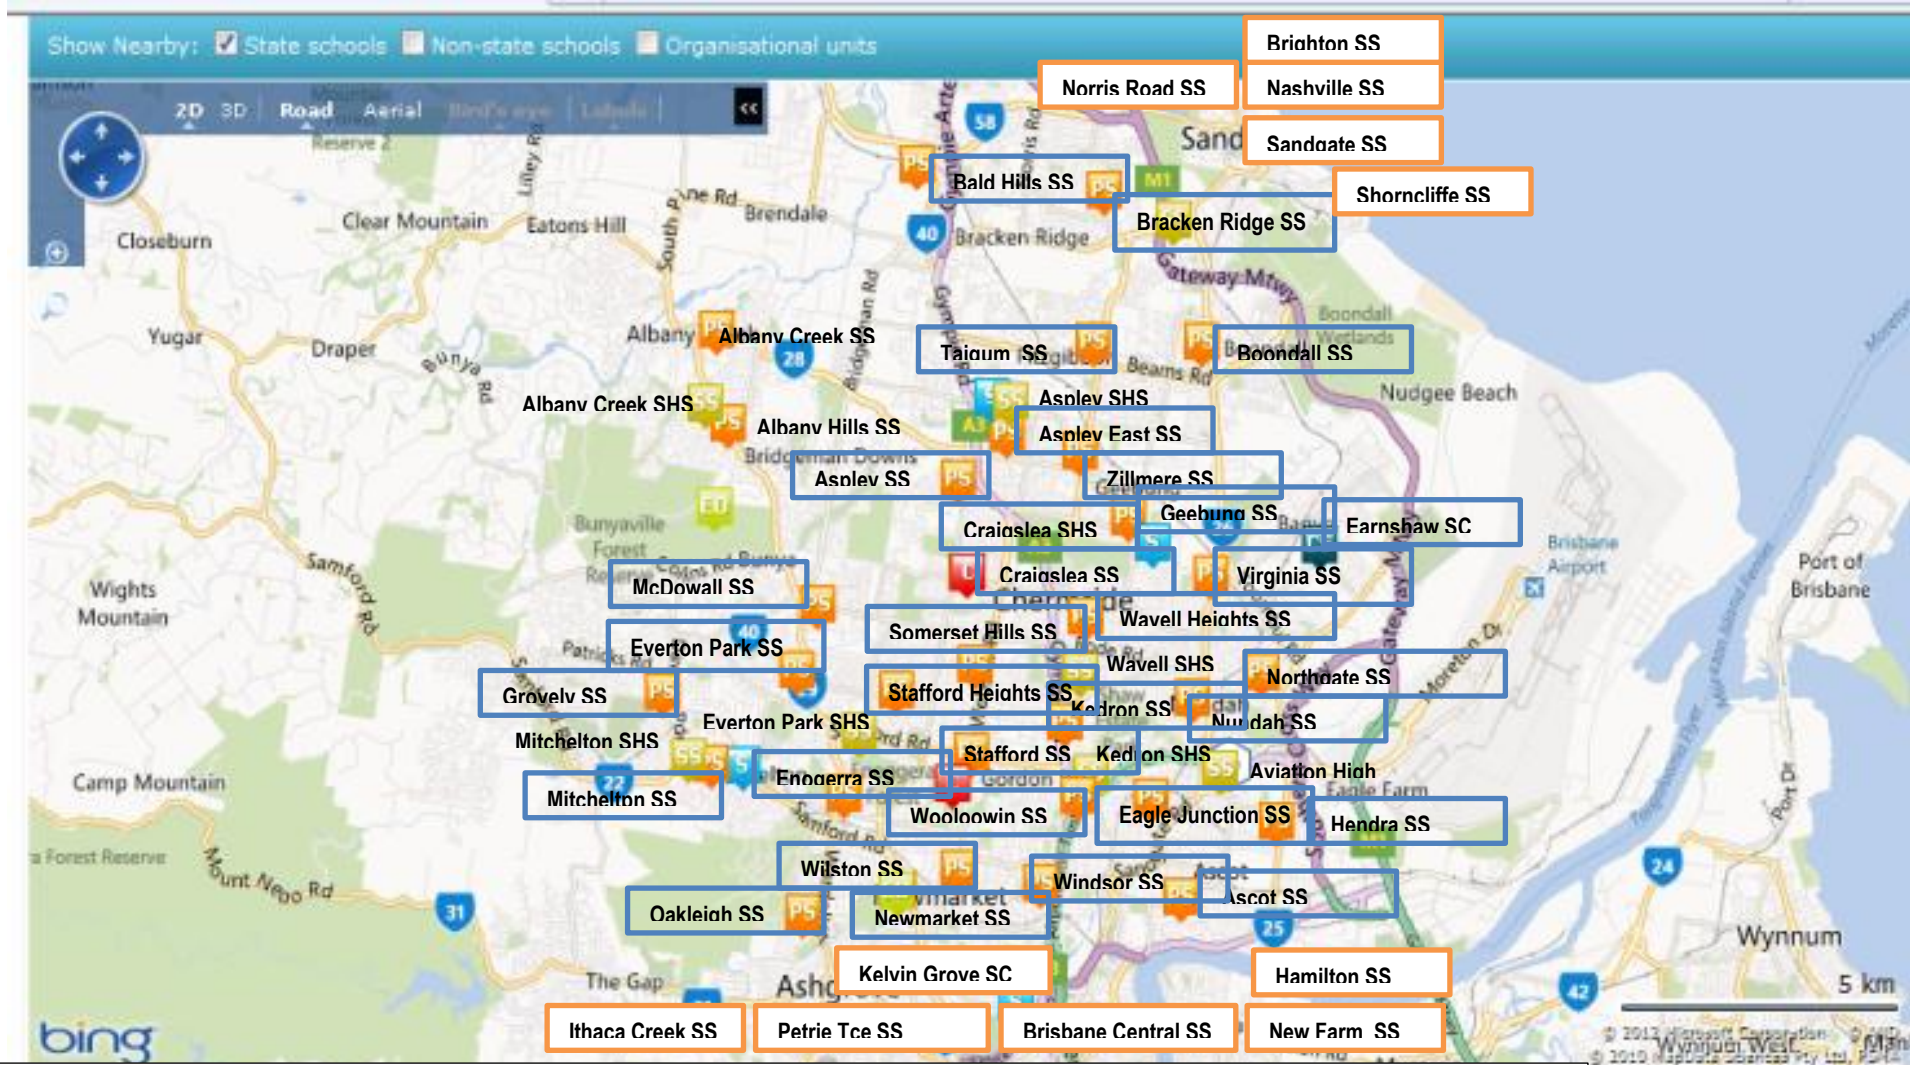

Northside Music Camps Cluster Map

MUSIC RESOURCE CENTRE
METROPOLITAN REGION

SCHOOLS INVOLVED IN NORTHSIDE CLUSTER CAMPS:

Ascot SS, Aspley East SS, Aspley SS, Bald Hills SS, Boondall SS, Bracken Ridge SS, Brighton SS, Brisbane Central SS, Craigslea SS, Eagle Junction SS, Earningshaw SC, Enogerra SS, Everton Park SS, Geelong SS, Grovely SS, Hamilton SS, Hendra SS, Ithaca Creek SS, Kedron SS, Kelvin Grove SC, McDownall SS, Nashville SS, New Farm SS, Mitchelton SS, Newmarket SS, Norris Road SS, Northgate SS, Nundah SS, Oakleigh SS, Petrie Tce SS, Sandgate SS, Shorncliffe SS, Somerset Hills SS, Stafford SS, Taigum SS, Virginia SS, Wavell Heights SS, Wilston SS, Windsor SS, Woolloowin SS Underlined Schools are not located on this map but are shown in orange in the general direction of the school