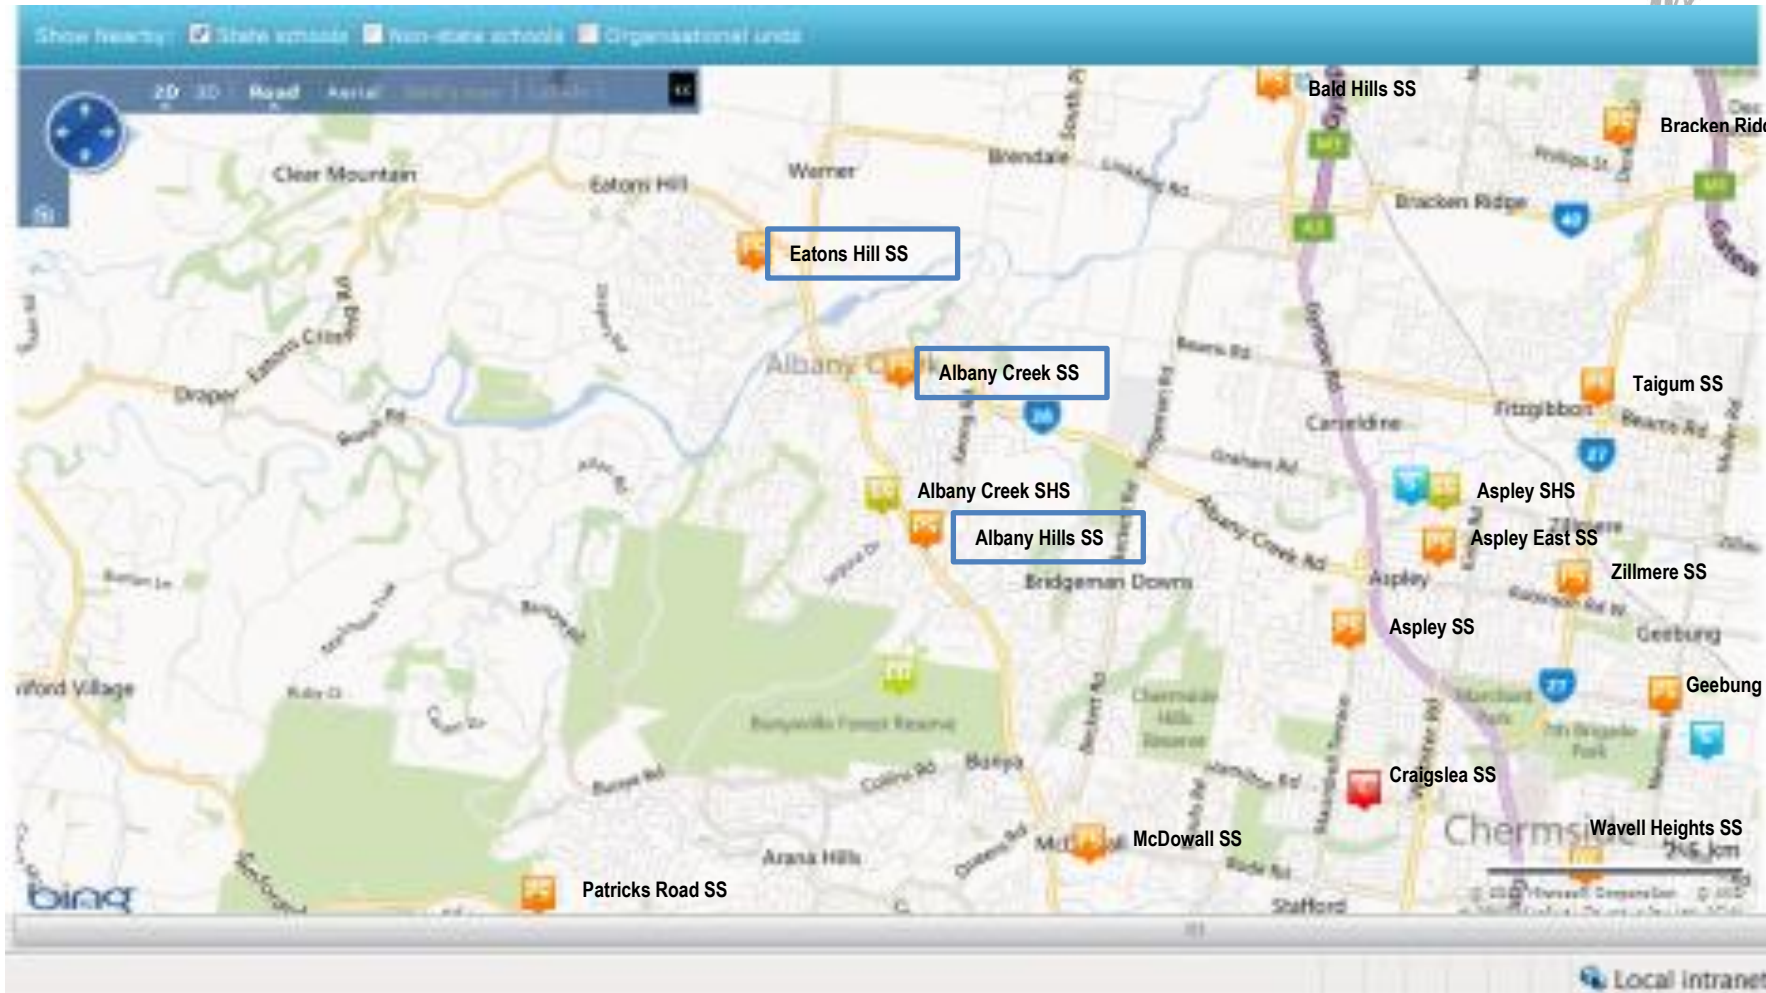

# Albany Creek Music Camps Cluster Map

**SCHOOLS INVOLVED IN ALBANY CREEK CLUSTER CAMPS:**

**Albany Creek SS, Albany Hills SS, Eatons Hill SS**

[Underlined Schools are not located on this map but are shown in orange in the general direction of the school]