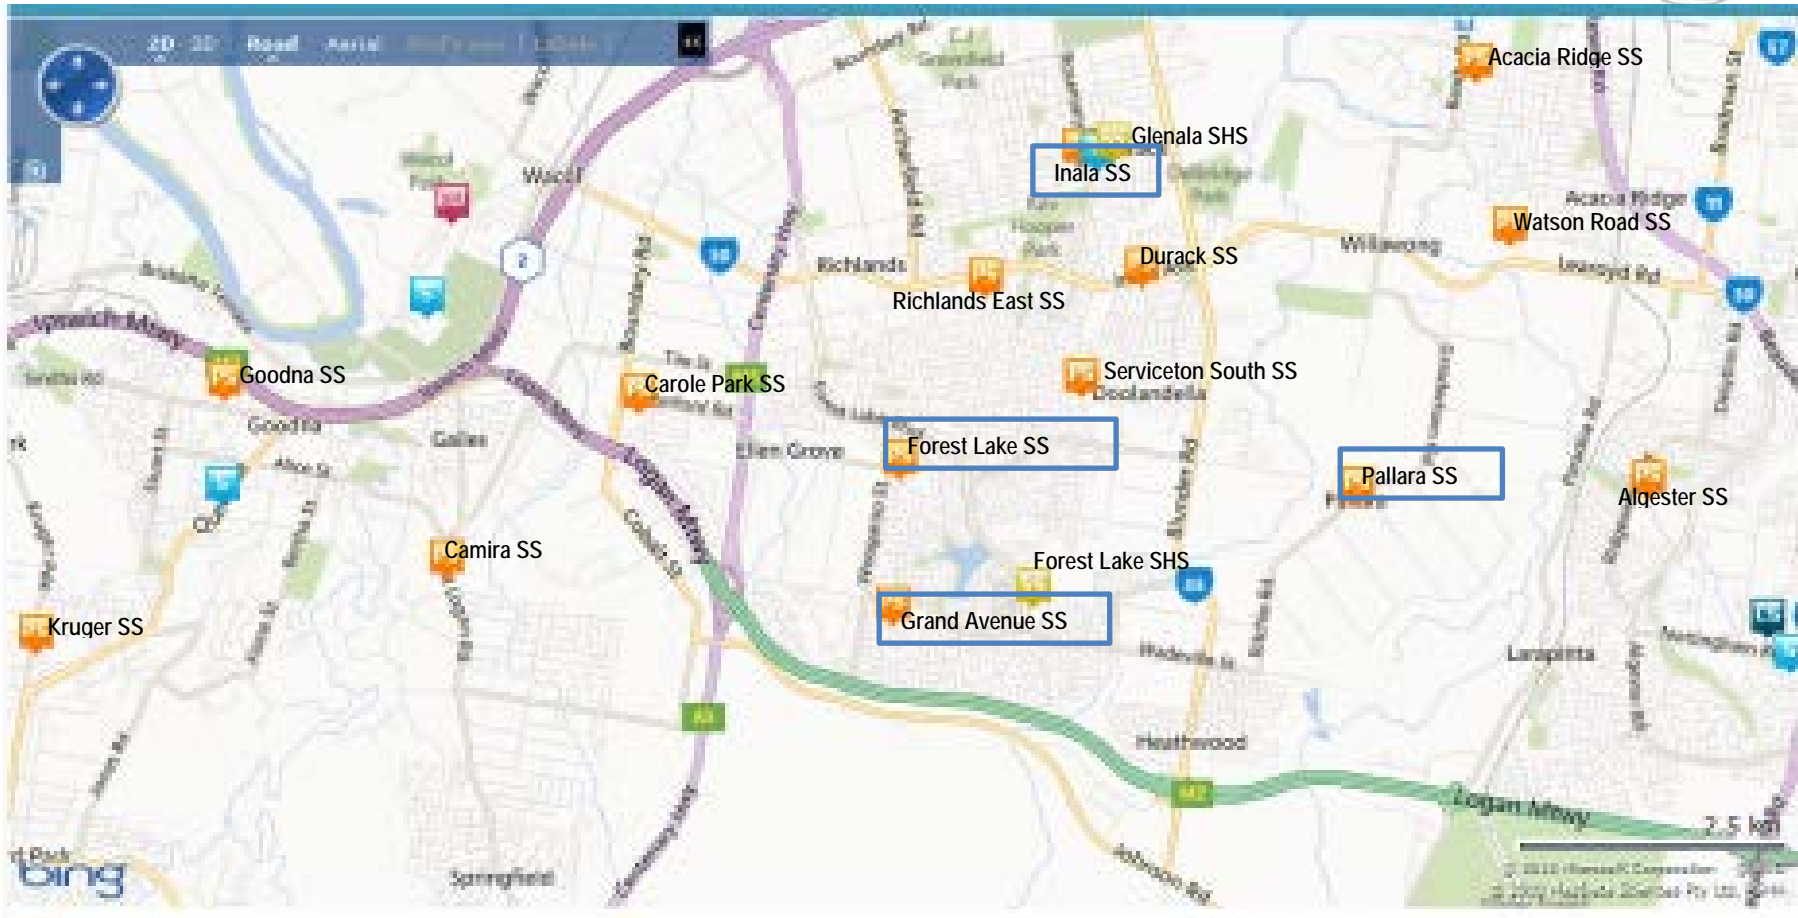

Forest Lake Music Camp Cluster Map

SCHOOLS INVOLVED IN FOREST LAKE MUSIC CLUSTER:
Forest Lake SS, Grand Avenue SS, Pallara SS (Also SouthWest Cluster), Inala SS (Also SouthWest Cluster).